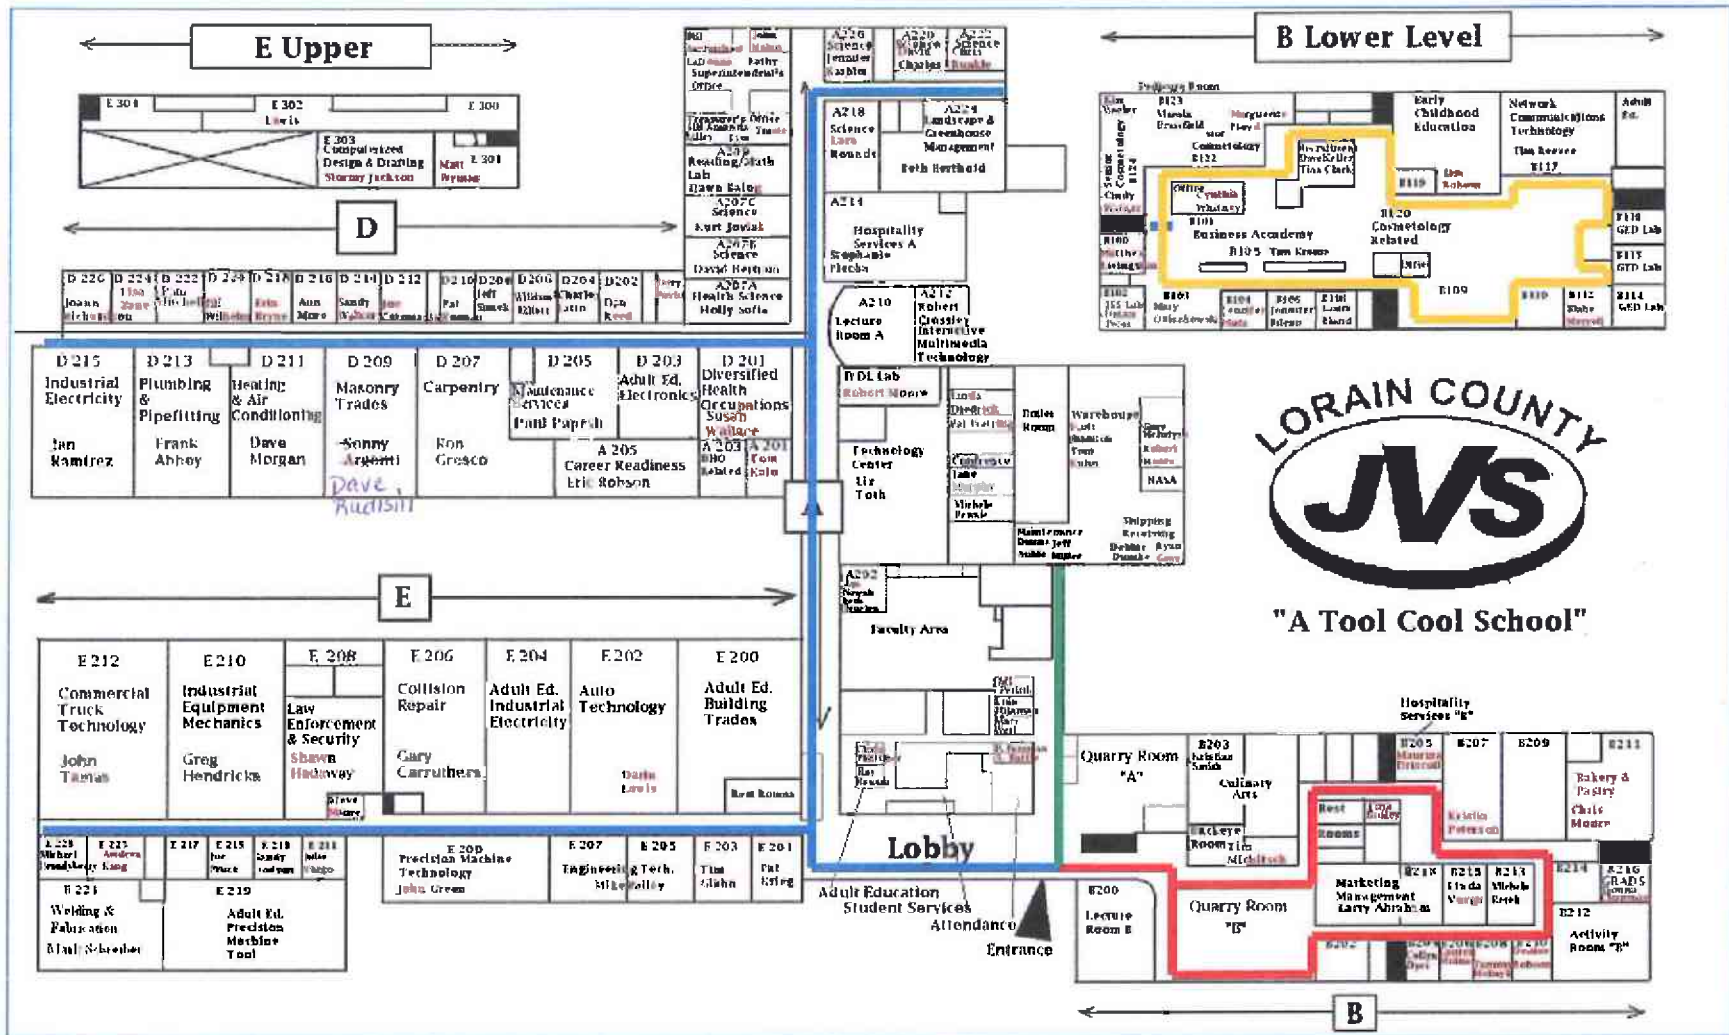

JVS WALK ROUTES

Yellow Lap (s)

- 1 lap = .2 Miles
- 2 laps = .4 Miles
- 3 laps = .6 Miles

Blue Lap (s)

- 1 lap = .65 Miles
- 2 laps = 1.3 Miles
- 3 laps = 2.0 (1.95) Miles

Red Lap (s)

- 1 lap = .17 Miles
- 2 laps = .34 Miles
- 3 laps = .51 Miles

Green Lap (s)

- 1 lap = .06 Miles
- 2 laps = .12 Miles
- 3 laps = .18 Miles